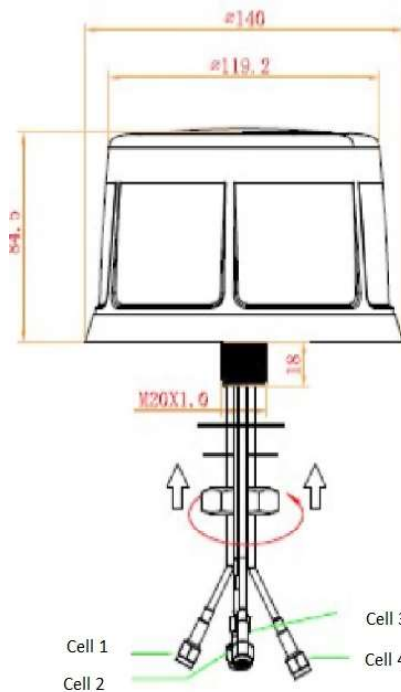

Top Hat Screw Mount Antenna 5G MIMO 4x4 (ANT-LPA-4x4)

The ANT-LPA-4x4 Top Hat 5G MIMO antenna is a compact and heavy-duty antenna incorporating four cellular antenna elements. All four elements are multiband for 3G, 4G and 5G networks covering frequencies between 698 and 3800 MHz.

- < 2.0

Impedance

- 50 Ω

Input Power Max

- 50 W

MECHANICAL DATA

Azimuth Beamwidth

- Omnidirectional

IP Rating

- IP67 – dust tight, and water resistant

Radome Material

- PC

Mount

- Screw mount

Dimensions

- Ø140.5 x 84.5 mm