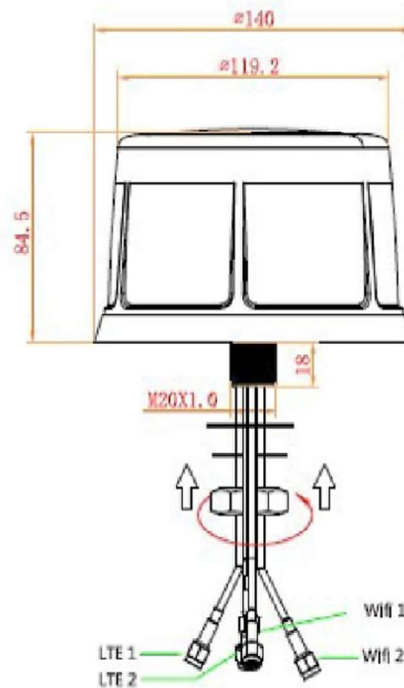

FEATURES

- → Versatile four-in-one antenna (2 x LTE, 2 x WiFi)
- → Screw-mount
- → Supports bands across 3G, 4G and 5G networks
- → Compatible with Telstra's 4GX and Optus' 4G Plus networks
- → Excellent bandwidth
- → Vandal resistant design
- → Dust and water resistant
- → Includes 4 x 3 m cables terminated with SMA-M

Top Hat Antenna Four-In-One LTE2/WIFI2 (ANT-LPA-4IN1)

The ANT-LPA-4IN1 Top Hat Antenna is a compact and heavy-duty antenna incorporating four antenna elements. Two of these elements are for 3G, 4G and 5G networks, covering frequencies between 698 and 3800 MHz; and two elements are for 2.4 GHz and 5 GHz WiFi.

The ANT-LPA-4IN1 is IP67 rated which allows protection against dust and water penetration. It has its own ground-plane and can radiate on any mounting surface, such as metal or plastic, without affecting its performance. This makes the antenna ideal for mounting externally on a vehicle or on any flat surface, such as a kiosk or vending machine. The screw-mount kit offers anti-vandal security for peace of mind. It is the perfect solution for M2M applications such as telematics, transportation and remote monitoring applications.